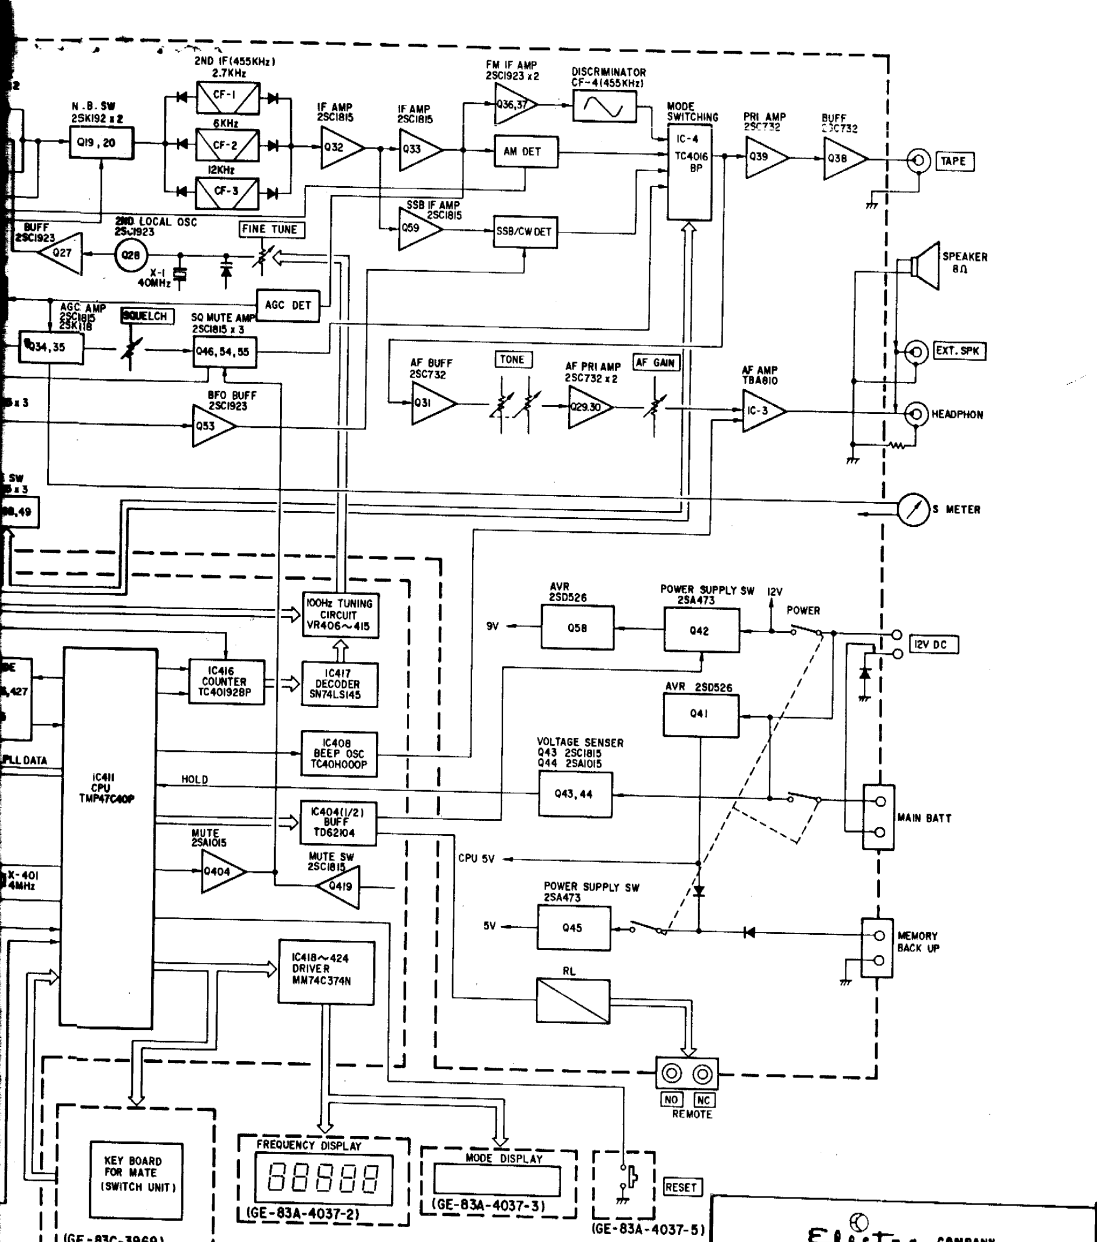

 DIV OF MASCO CORP OF IND CUMBERLAND IND 48719	
Title DX 1000 Schematic	
Part No. ZAO 2744	Rev.

(GE-83C-3969)

Eltra COMPANY
 DIV. OF MASCO CORP. OF IND.
 CUMBERLAND, IND. 40729

Title: **DX 1000 Schematic**

Part No. **ZAO 2744** Rev.