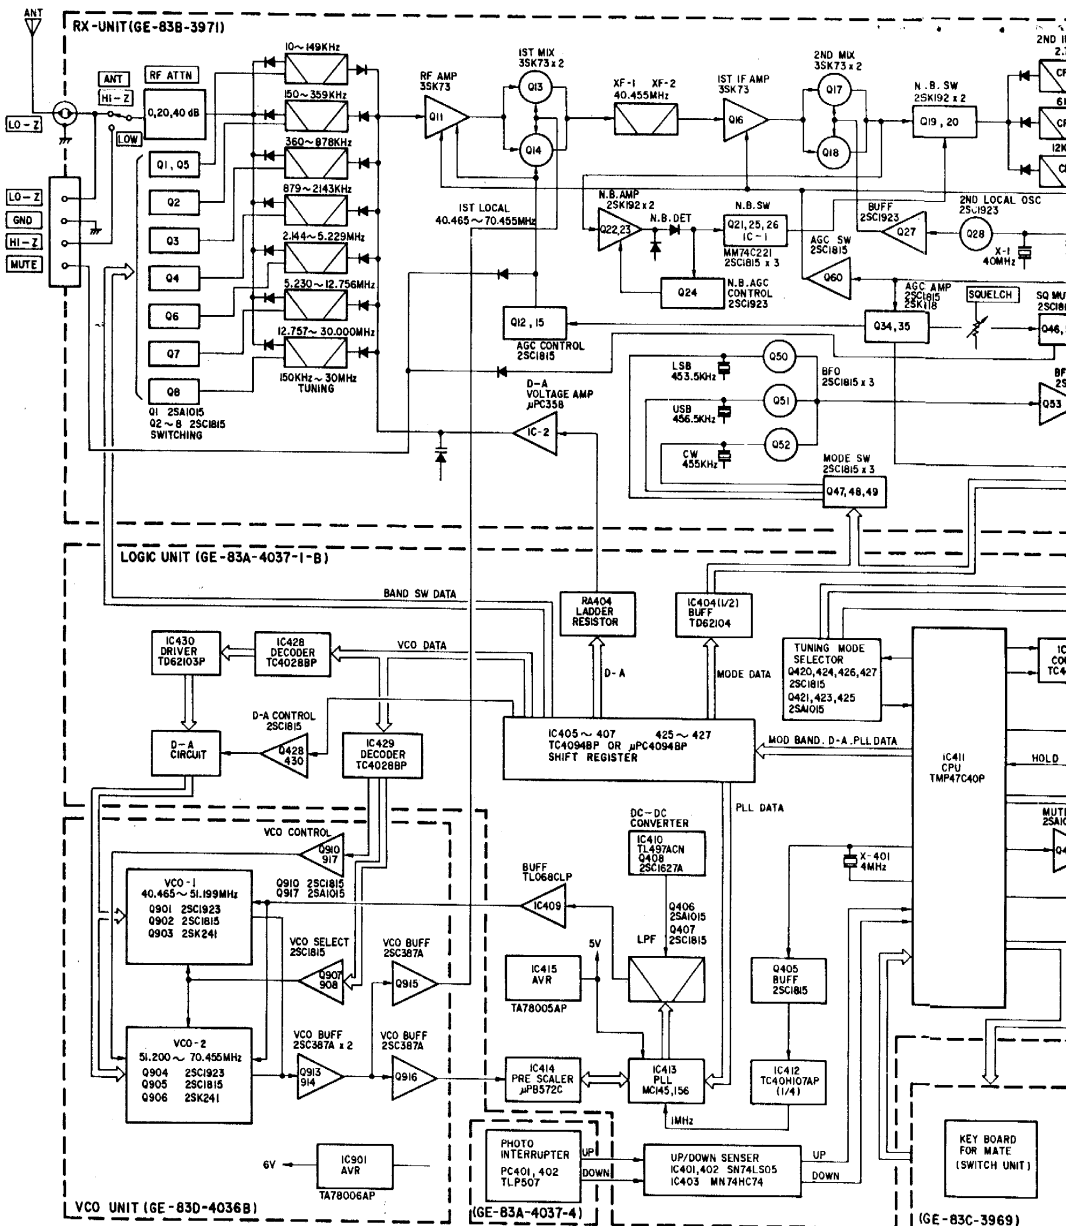

 DIV OF MASCO CORP OF IND CUMBERLAND IND 48719	
Title DX 1000 Schematic	
Part No. ZAO 2744	Rev.

(GE-83C-3969)

Eltra COMPANY
 DIV. OF MASCO CORP. OF IND.
 CUMBERLAND, IND. 40729

Title: **DX 1000 Schematic**

Part No. **ZAO 2744** Rev.